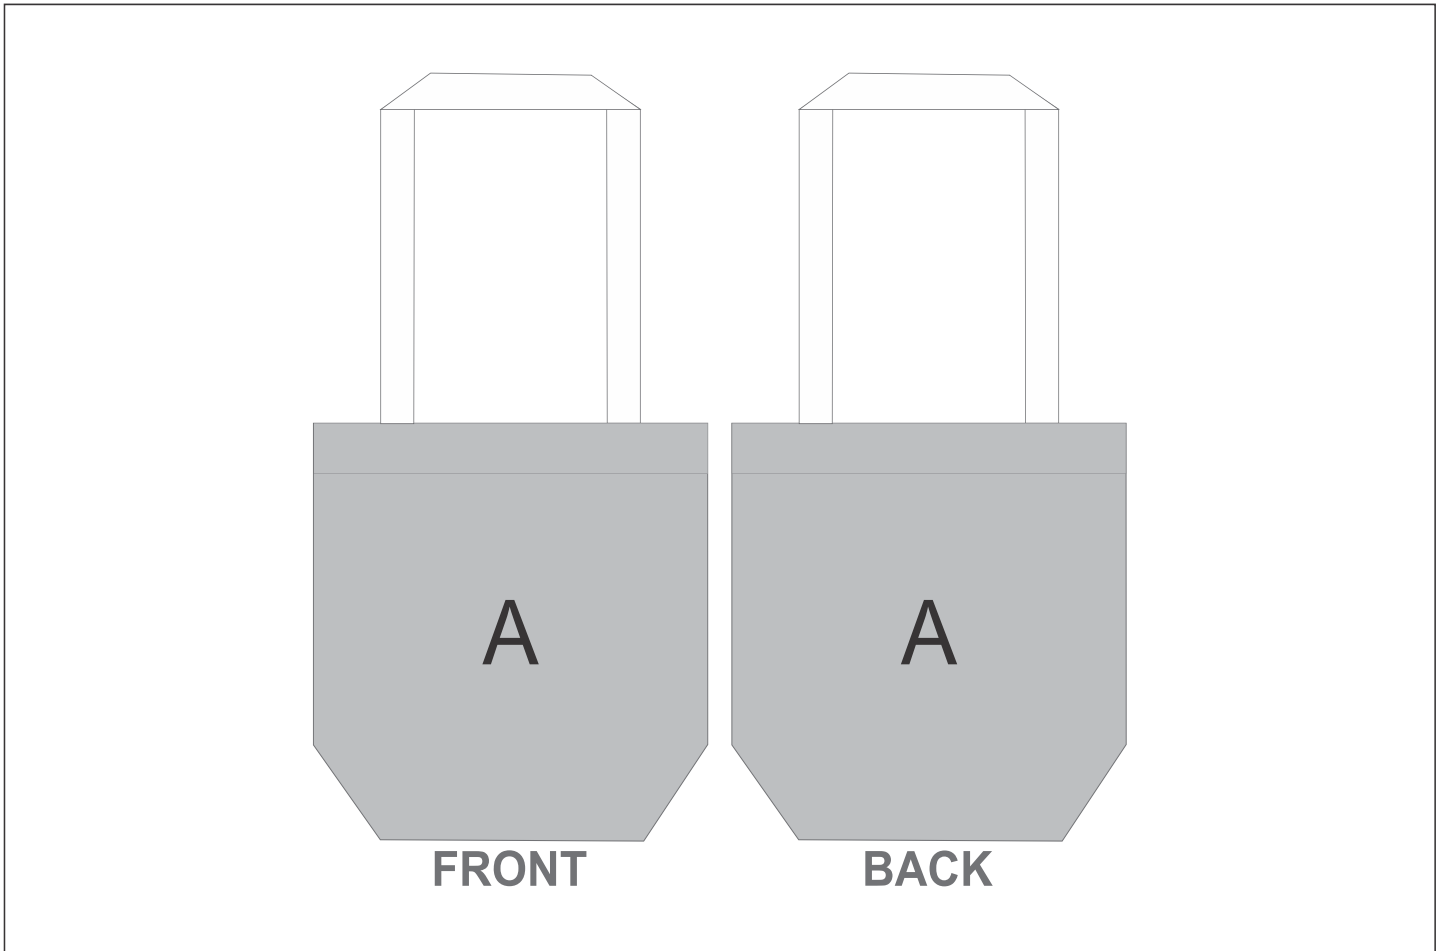

BC-HP-70-G

Hoppla Bayside RPET Stitch-Bond Shopper

Need to know:

Includes 1-Position Sublimation (setup fees apply)

- Please Note: We cannot guarantee 100% logo Alignment on all Brandable Panels.

Branding Options:

Position	Branding Method (Branding Code)	No. of Colours	Dimension
A	Custom Sublimation A (CPSUB-A)	Full Colour	309mm wide x 719mm high